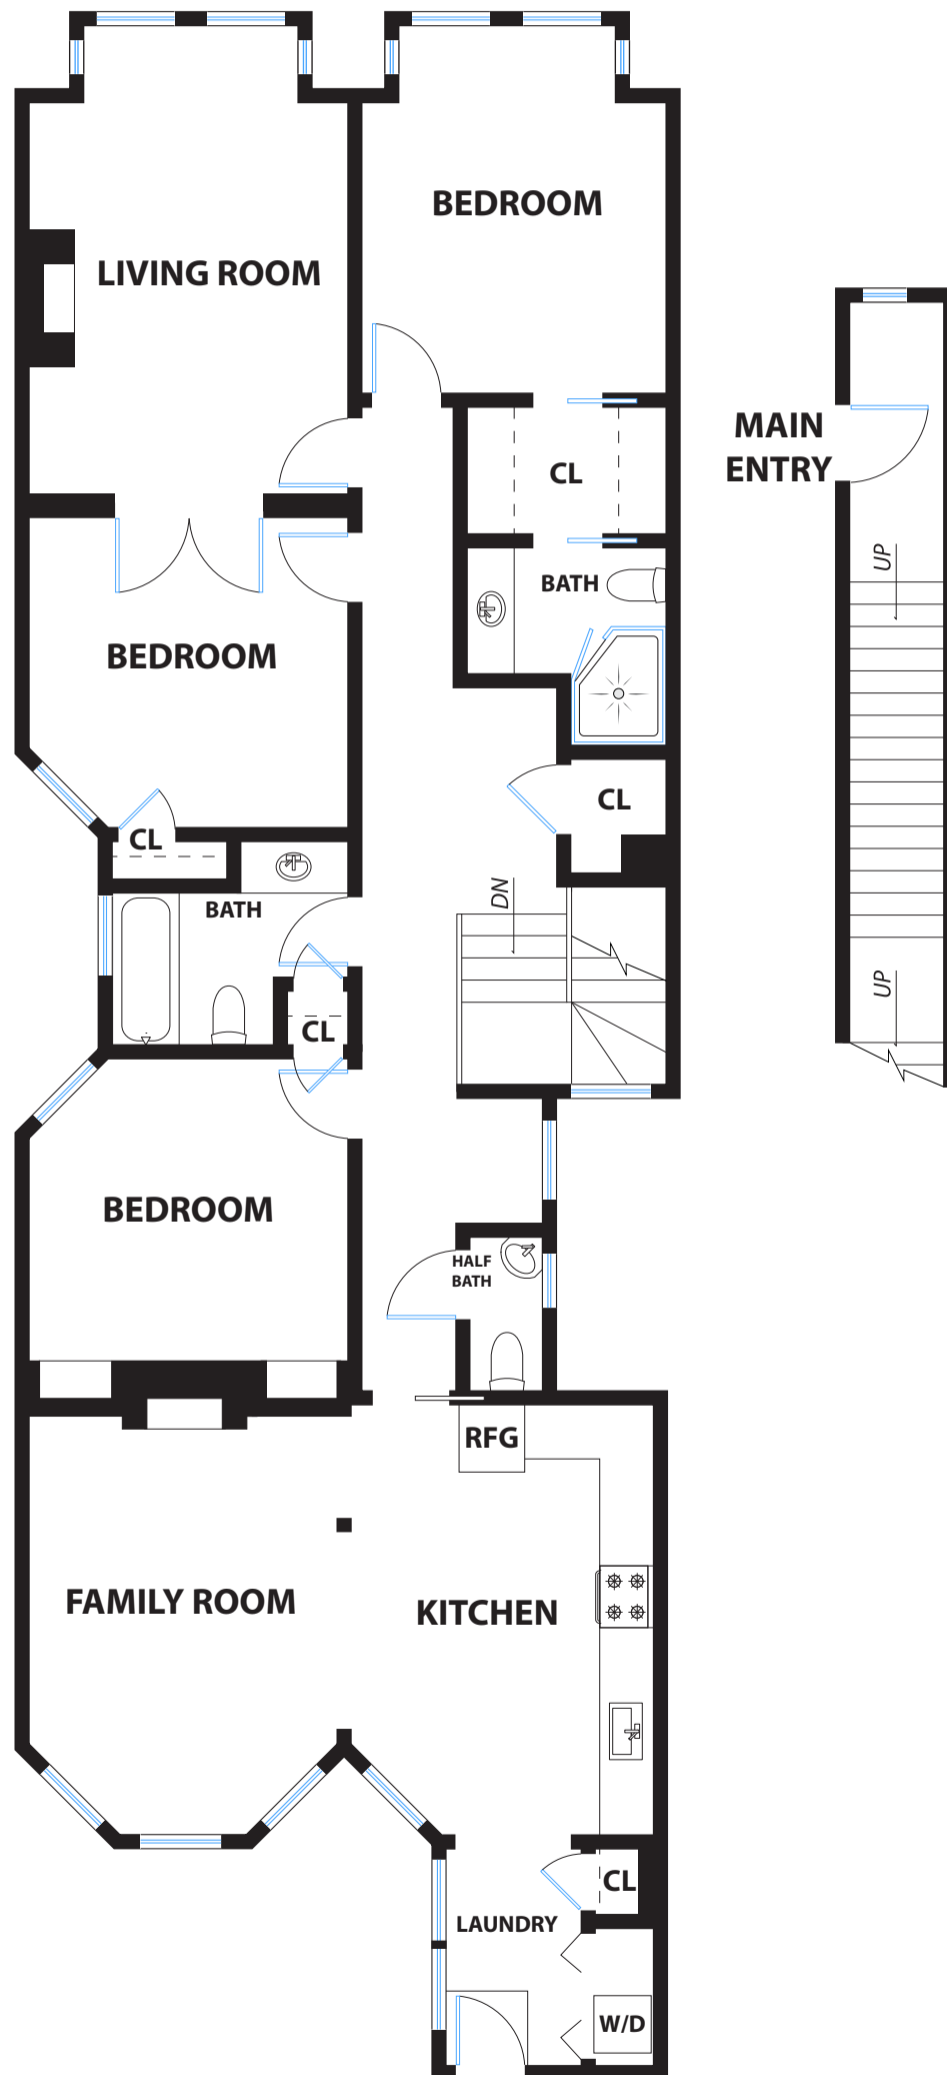

COMPASS

158 BEULAH STREET

SAN FRANCISCO

PRESENTED BY : EMILY BEAVEN

DRE #: 01972840

DISCLAIMER: RENDERING BY OPEN HOMES PHOTOGRAPHY. ALL MEASUREMENTS ARE APPROXIMATE AND MAY NOT BE EXACT. DO NOT RELY ON THE ACCURACY OF THIS FLOOR PLAN WHEN DETERMINING THE PRICE OF A PROPERTY OR MAKING DECISIONS REGARDING BUYING OR SELLING OF PROPERTIES WITHOUT INDEPENDENT VERIFICATION.